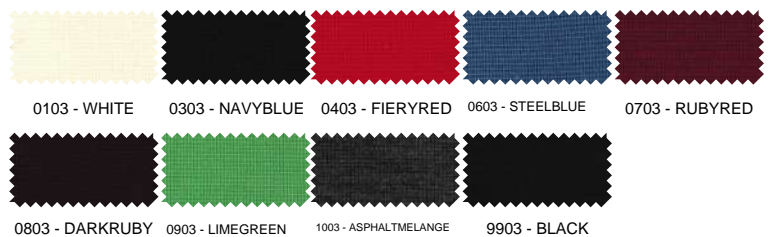

Y:91%WV 8%PA 1%EA

taglie
XXS XS S M L XL

119,00€

MRZ

GIACCA MONOPETTO

0042

MRZ-03

Y:100%WV F:100%PL