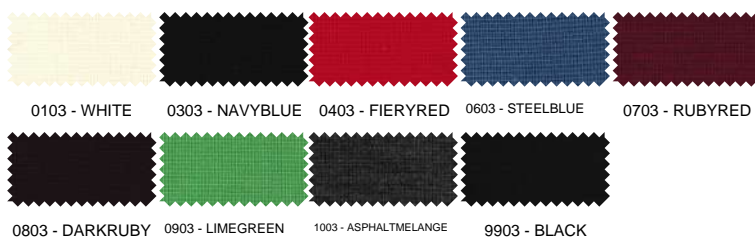

taglie
XXS XS S M L XL

221,00€

DOLCEVITA

0052

MRZ-03

Y:100%WV

taglie
XXS XS S M L XL

172,00€