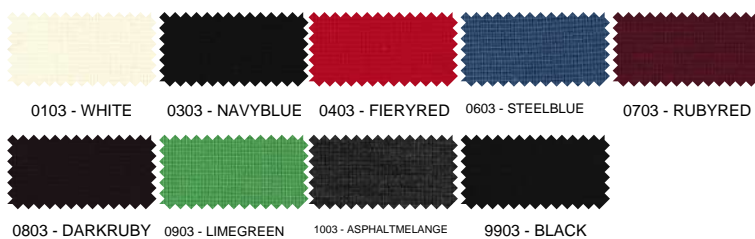

MRZ

CARDIGAN ZIP

0050

MRZ-03

Y:100%WV

taglie
XXS XS S M L XL

269,00€

PANTALONE SLIM

0051

MRZ-03

Y:100%WV

taglie
XXS XS S M L XL

221,00€

DOLCEVITA

0052

MRZ-03

Y:100%WV

taglie
XXS XS S M L XL

172,00€

T-SHIRT

0053

MRZ-03

Y:100%WV

taglie
XXS XS S M L XL

191,00€