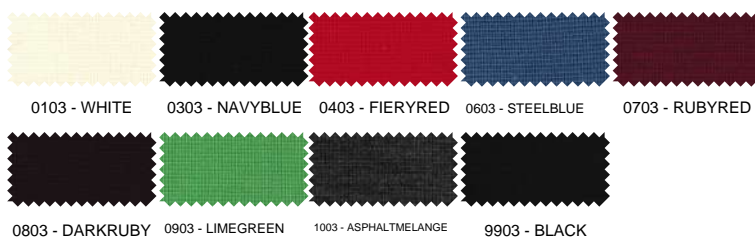

PANTALONE SLIM

0051

MRZ-03

Y:100%WV

taglie
XXS XS S M L XL

221,00€