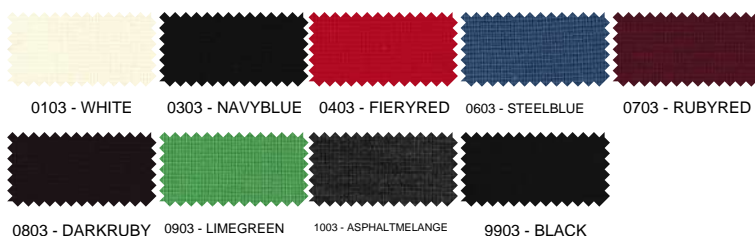

MRZ

PANTALONE PINCES

0046

MRZ-03

Y:100%WV

taglie
XXS XS S M L XL

227,00€