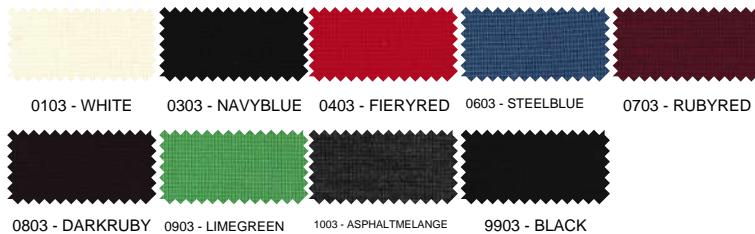

DOLCEVITA 1FILO

0033

MRZ-03

Y:100%WV

taglie
XXS XS S M L XL

143,00€