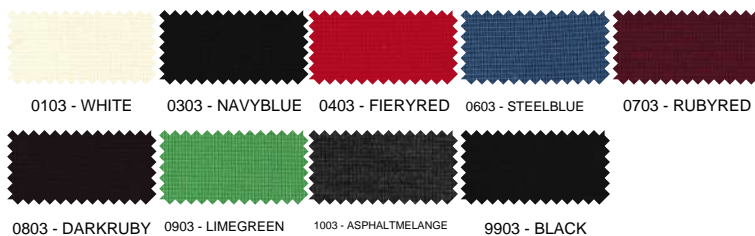

SCOLLO A U DIETRO 1FILO

0031

MRZ-03

Y:100%WV

taglie
XXS XS S M L XL

145,00€