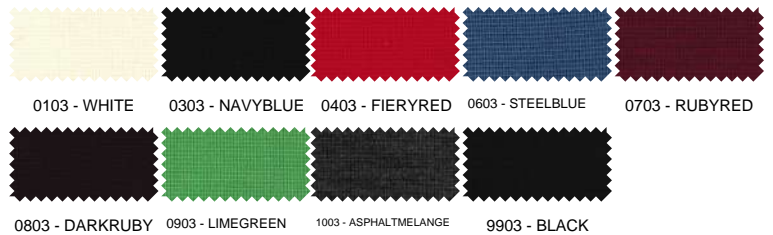

CICLISTA COSTE

0041

MRZ-03

Y:91%WV 8%PA 1%EA

taglie
XXS XS S M L XL

119,00€