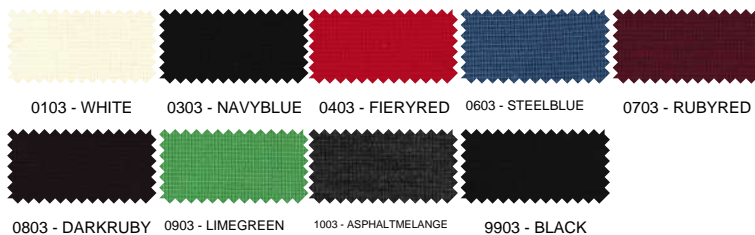

GONNA PORTAFOGLIO

0048

MRZ-03

Y:100%WV

taglie
XXS XS S M L XL

165,00€