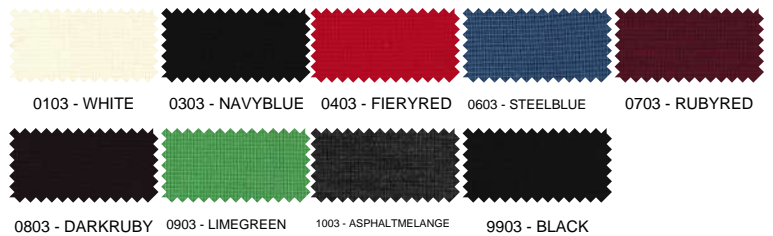

175,00€

BODY SCOLLO U COSTE

0039

MRZ-03

Y:100%WV

taglie
XXS XS S M L XL

153,00€

PANTALONE COSTE