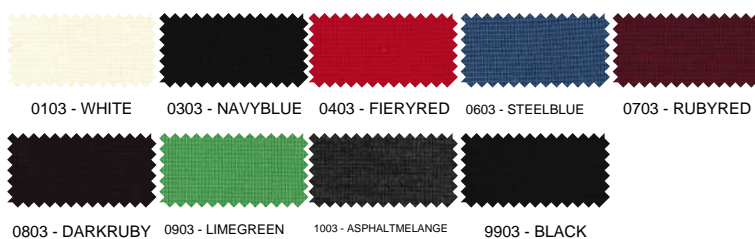

DOLCEVITA

0052

MRZ-03

Y:100%WV

taglie
XXS XS S M L XL

172,00€