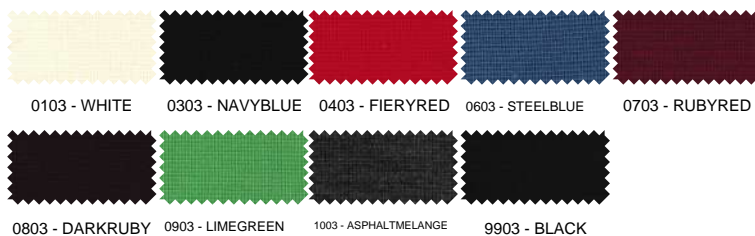

PANTALONE PALAZZO

0043

MRZ-03

Y:100%WV

taglie
XXS XS S M L XL

226,00€