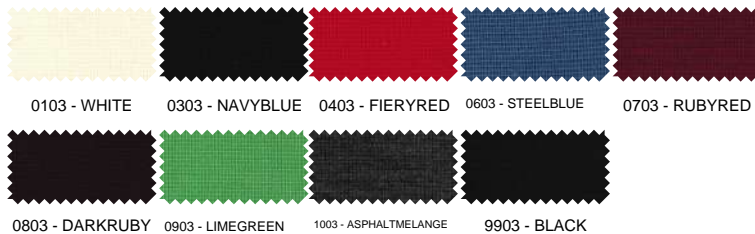

0049

MRZ-03

Y:100%WV

taglie
XXS XS S M L XL

124,00€

MRZ

CARDIGAN ZIP

0050