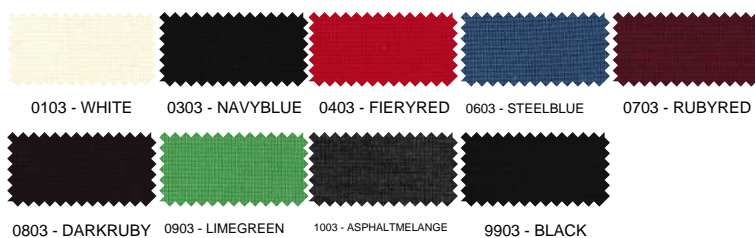

143,00€

MRZ

PARICOLLO 1FILO

0034

MRZ-03

Y:100%WV

taglie
XXS XS S M L XL

135,00€